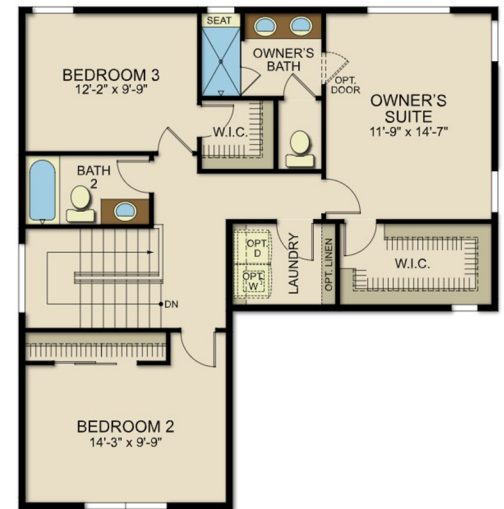

ELEVATION
A

ELEVATION
B

ELEVATION
C

Layout 1 | 2 Story | 3 Bedrooms | 2.5 Baths | Flex Room | 2 Car Garage

Optional Layout 2 | Add Finished Basement | 1 Bedrooms | 1 Bath | Recreation Room

- Additional Optional Features** | - Great Room Fireplace
- Optional Patio
- Wet Bar in Recreation Room

COLUMBIA

1,898 SQ FT - 2,792 SQ FT

 tralonhomes.com

3500 SERIES

 719.888.5001

OPTIONAL BASEMENT

LAYOUT 2

- UNFINISHED ADDS 894 SQ FT
- FINISHED ADDS 780 SQ FT

FIRST FLOOR

SECOND FLOOR

LAYOUT 1

1,898 SQ FT

COLUMBIA

1,898 SQ FT - 2,792 SQ FT

3500 SERIES