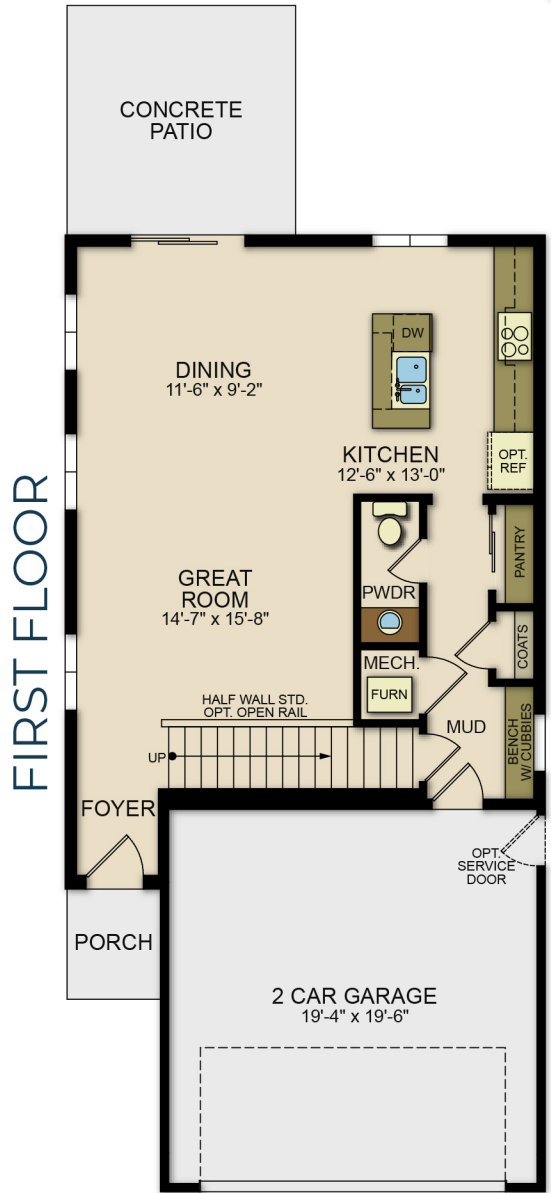

YOSEMITE

2500 SERIES

1,878 SQ FT

tralonhomes.com

719.888.5001