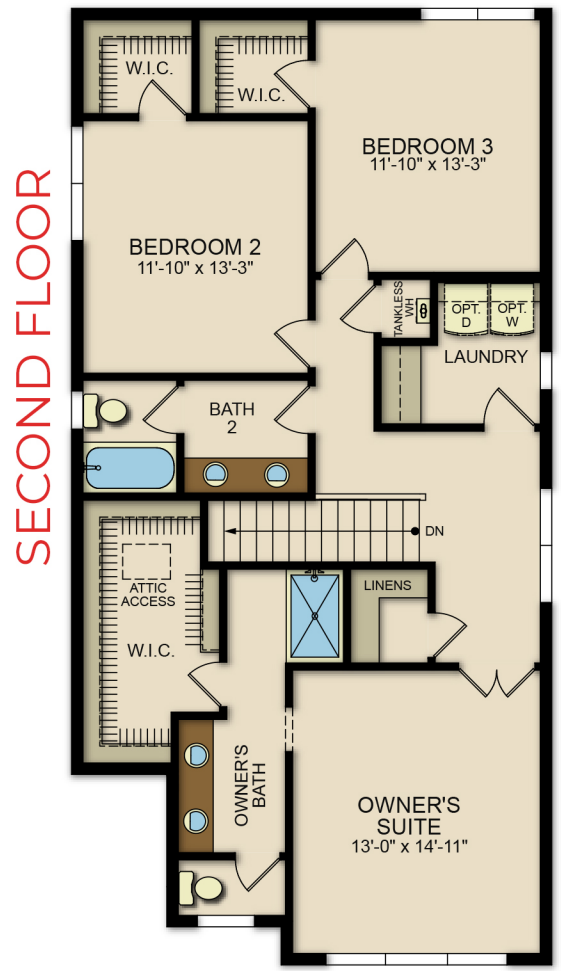

YOSEMITE

2500 SERIES

1,878 SQ FT

tralonhomes.com

719.888.5001